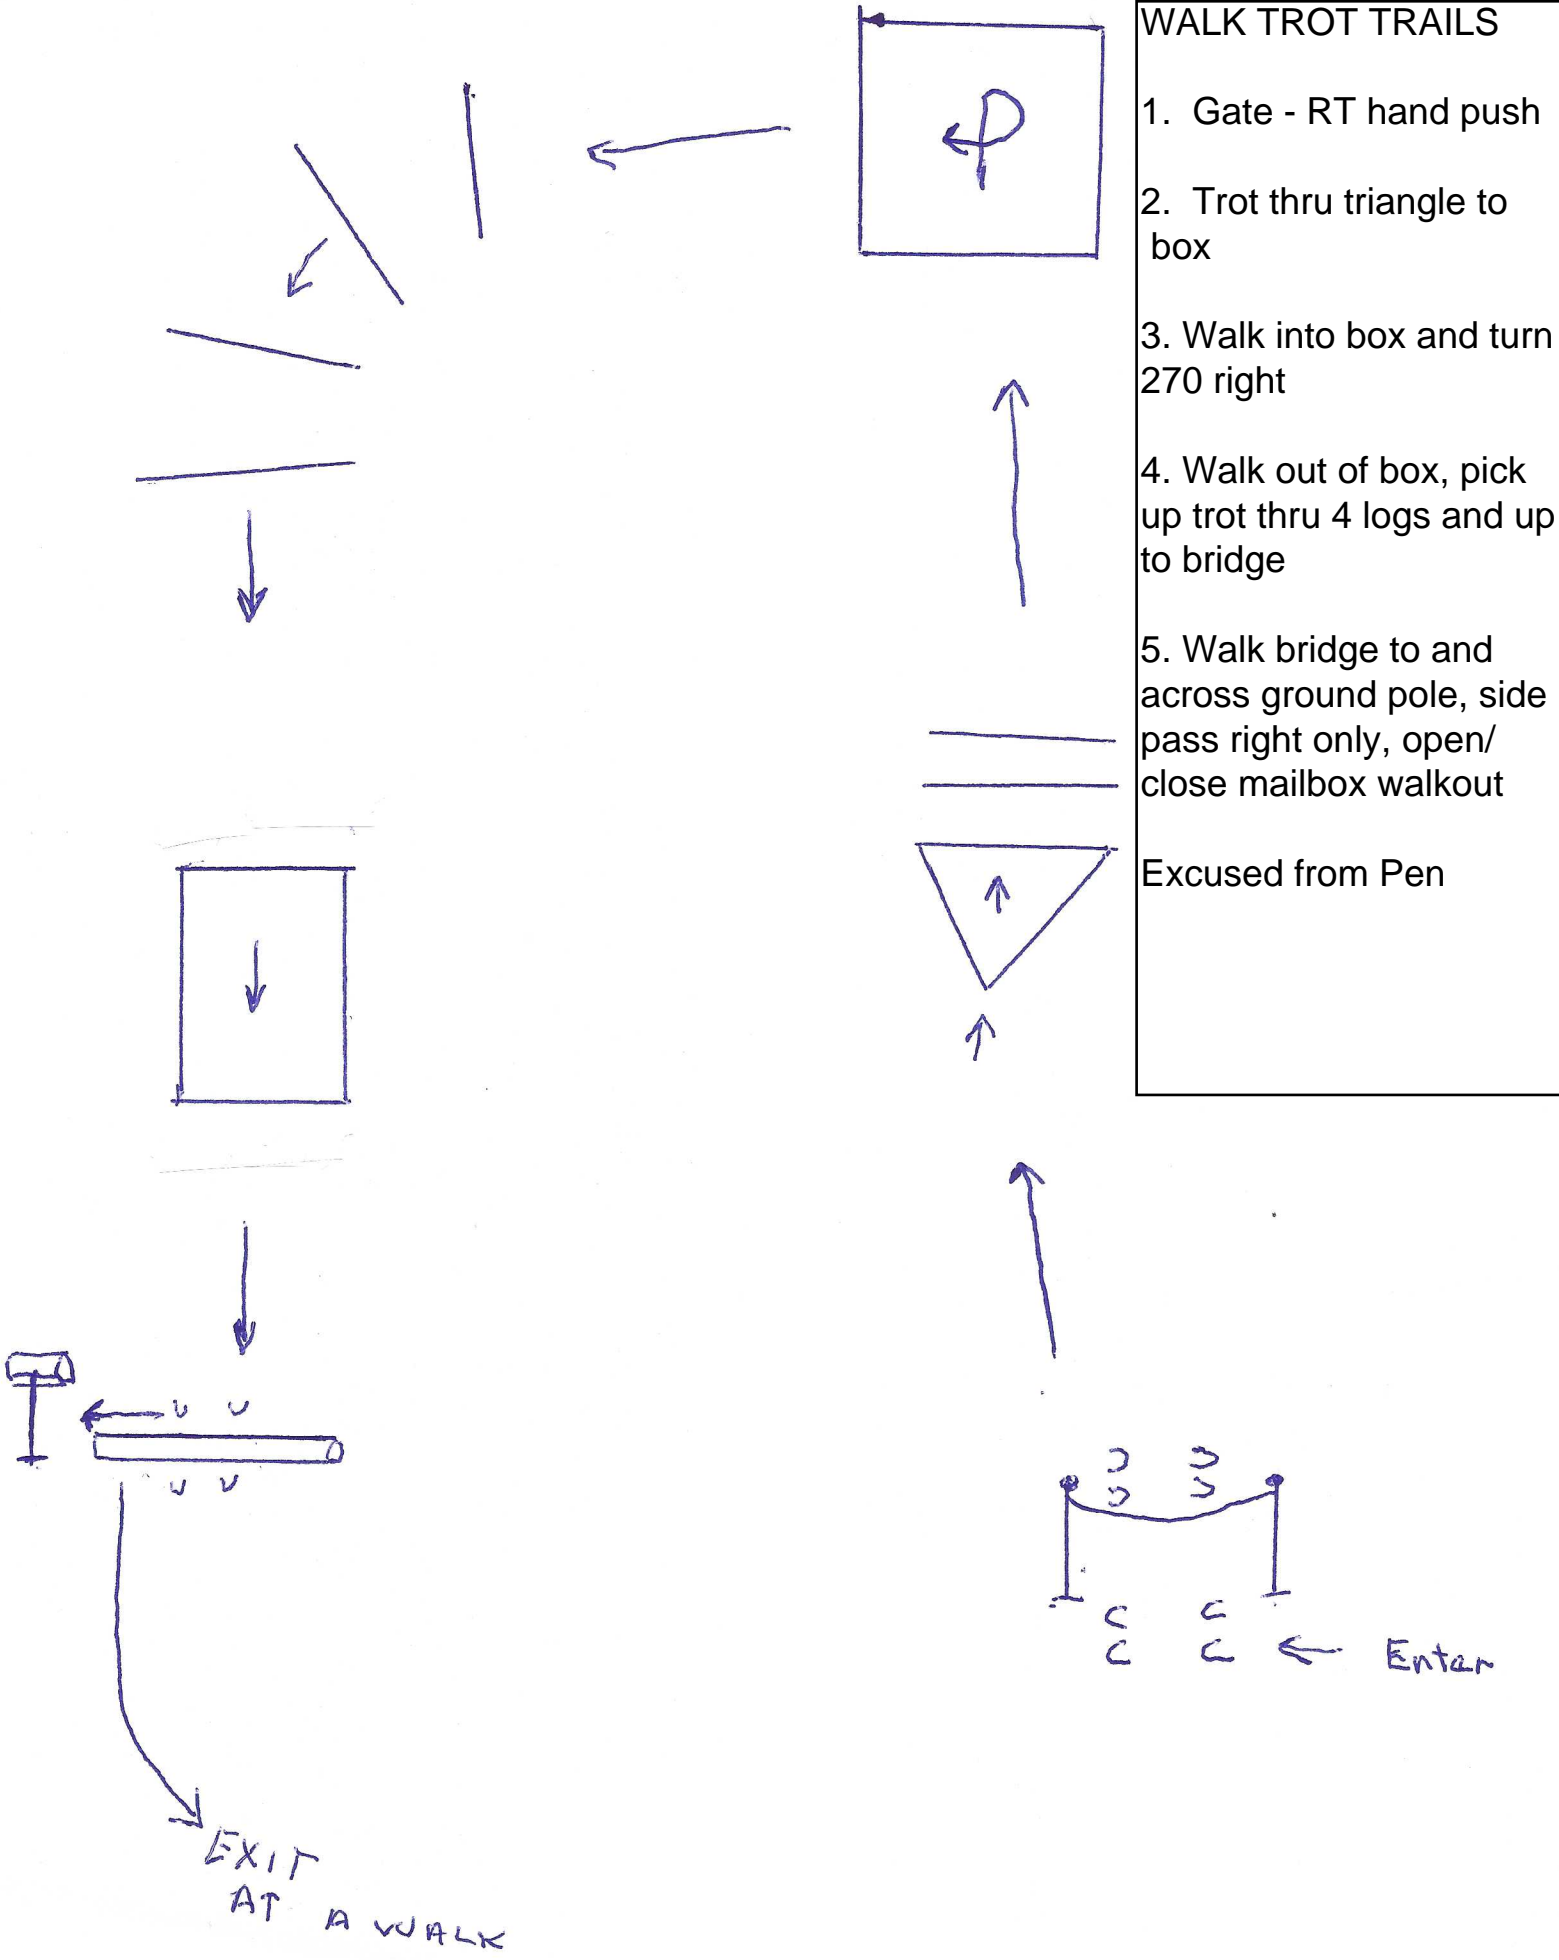

# WALK TROT TRAILS

1. Gate - RT hand push
2. Trot thru triangle to box
3. Walk into box and turn 270 right
4. Walk out of box, pick up trot thru 4 logs and up to bridge
5. Walk bridge to and across ground pole, side pass right only, open/close mailbox walkout

Excused from Pen

- ALL TRAIL CLASSES**
1. Enter RT hand push gate upon closing gate back the L
  2. Lope out of chute thru triangle up to box
  3. Walk into box 270 turn to right, walk out
  4. Pick up trot thru 4 logs, to bridge
  5. Walk bridge thru and to side pass pole.
  6. Side pass right only open/close mail box, walk across to exit.

Exit pan

## RANCH HORSE TRAIL

1. Enter gate RT hand push, then back L
2. Lope out of chute to calf head & (up to 3 attempts to rope head)
3. Walk to & into box 270 turn right then walk out, pick up trot thru poles & up to bridge
4. Walk bridge over/to ground pole. Side pass right only to mail box open/close mail box. Walk across pole and EXIT Pen