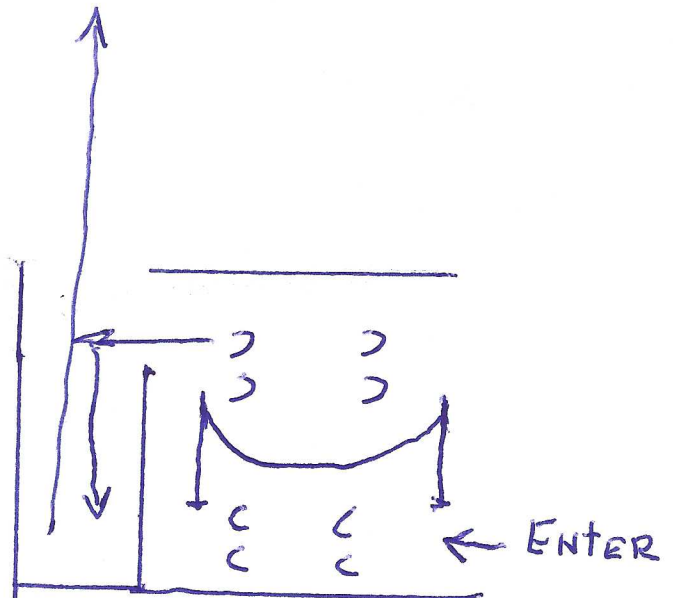

Excused from Pen

- ALL TRAIL CLASSES**
1. Enter RT hand push gate upon closing gate back the L
  2. Lope out of chute thru triangle up to box
  3. Walk into box 270 turn to right, walk out
  4. Pick up trot thru 4 logs, to bridge
  5. Walk bridge thru and to side pass pole.
  6. Side pass right only open/close mail box, walk across to exit.

Exit pan

# Ranch Horse Trail

← UU  
UU

WALK  
OUT TO EXIT

## RANCH HORSE TRAIL

1. Enter gate RT hand push, then back L
2. Lope out of chute to calf head & (up to 3 attempts to rope head)
3. Walk to & into box 270 turn right then walk out, pick up trot thru poles & up to bridge
4. Walk bridge over/to ground pole. Side pass right only to mail box open/close mail box. Walk across pole and EXIT Pen