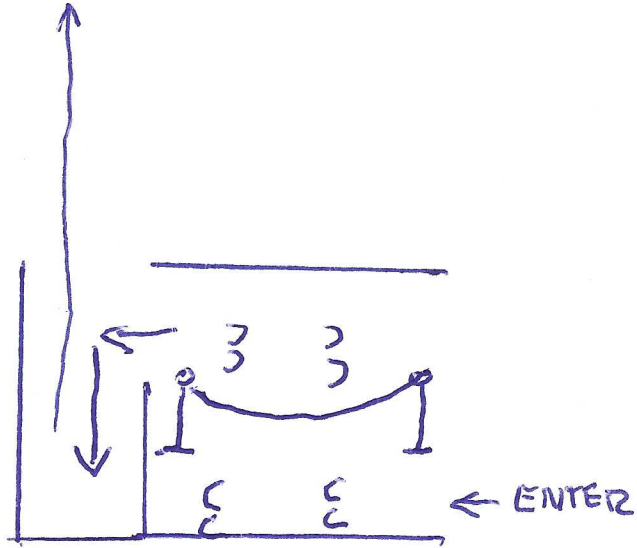

# WALK TROT TRAILS

1. Gate - RT hand push
2. Trot thru triangle to box
3. Walk into box and turn 270 right
4. Walk out of box, pick up trot thru 4 logs and up to bridge
5. Walk bridge to and across ground pole, side pass right only, open/close mailbox walkout

Excused from Pen

- ALL TRAIL CLASSES**
1. Enter RT hand push gate upon closing gate back the L
  2. Lope out of chute thru triangle up to box
  3. Walk into box 270 turn to right, walk out
  4. Pick up trot thru 4 logs, to bridge
  5. Walk bridge thru and to side pass pole.
  6. Side pass right only open/close mail box, walk across to exit.

Exit pan

## RANCH HORSE TRAIL

1. Enter gate RT hand push, then back L
2. Lope out of chute to calf head & (up to 3 attempts to rope head)
3. Walk to & into box 270 turn right then walk out, pick up trot thru poles & up to bridge
4. Walk bridge over/to ground pole. Side pass right only to mail box open/close mail box. Walk across pole and EXIT Pen