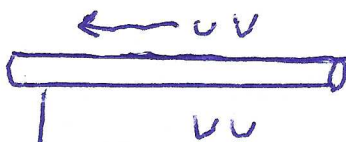

Ranch Horse Trail

← UU
UU

WALK
OUT TO EXIT