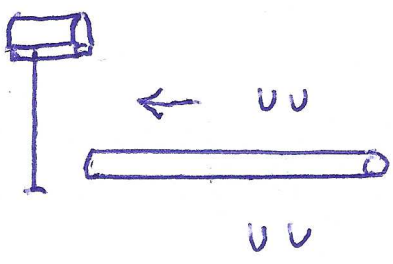

# WALK TROT TRAILS

1. Gate - RT hand push
2. Trot thru triangle to box
3. Walk into box and turn 270 right
4. Walk out of box, pick up trot thru 4 logs and up to bridge
5. Walk bridge to and across ground pole, side pass right only, open/close mailbox walkout

Excused from Pen

- ALL TRAIL CLASSES**
1. Enter RT hand push gate upon closing gate back the L
  2. Lope out of chute thru triangle up to box
  3. Walk into box 270 turn to right, walk out
  4. Pick up trot thru 4 logs, to bridge
  5. Walk bridge thru and to side pass pole.
  6. Side pass right only open/close mail box, walk across to exit.

Exit pan

## RANCH HORSE TRAIL

1. Enter gate RT hand push, then back L
2. Lope out of chute to calf head & (up to 3 attempts to rope head)
3. Walk to & into box 270 turn right then walk out, pick up trot thru poles & up to bridge
4. Walk bridge over/to ground pole. Side pass right only to mail box open/close mail box. Walk across pole and EXIT Pen