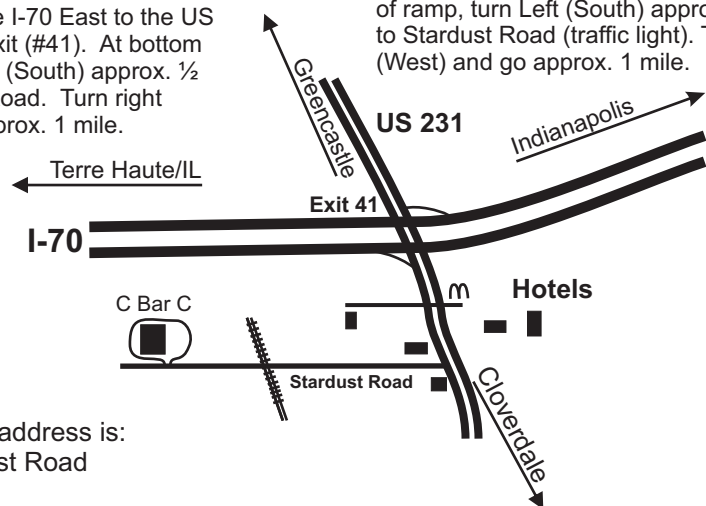

How to Get to C Bar C Arena

From Illinois: take I-70 East to the US 231/Cloverdale Exit (#41). At bottom of ramp, turn right (South) approx. ½ mile to Stardust Road. Turn right (West) and go approx. 1 mile.

From Indianapolis: take I-70 West to the US 231/Cloverdale exit (#41). At bottom of ramp, turn Left (South) approx. ¾ mile to Stardust Road (traffic light). Turn right (West) and go approx. 1 mile.

C Bar C Arena address is:
253 W Stardust Road
Cloverdale, IN
Phone is: (765) 795-4768