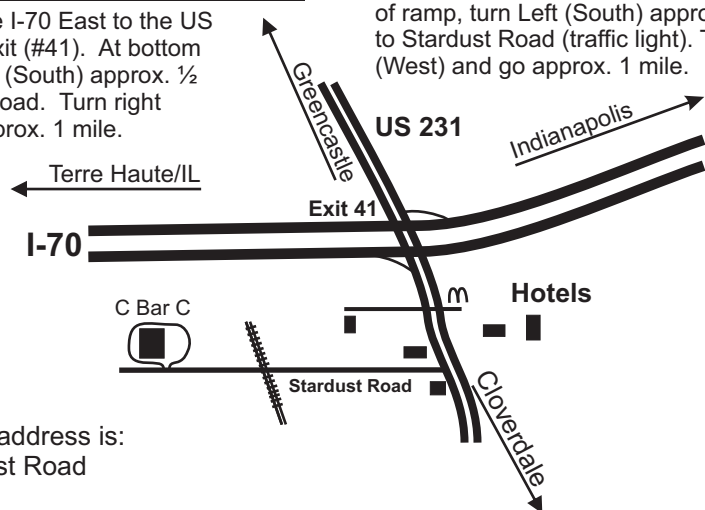

## How to Get to C Bar C Arena

From Illinois: take I-70 East to the US 231/Cloverdale Exit (#41). At bottom of ramp, turn right (South) approx. ½ mile to Stardust Road. Turn right (West) and go approx. 1 mile.

From Indianapolis: take I-70 West to the US 231/Cloverdale exit (#41). At bottom of ramp, turn Left (South) approx. ¾ mile to Stardust Road (traffic light). Turn right (West) and go approx. 1 mile.

C Bar C Arena address is:  
253 W Stardust Road  
Cloverdale, IN  
Phone is: (765) 795-4768